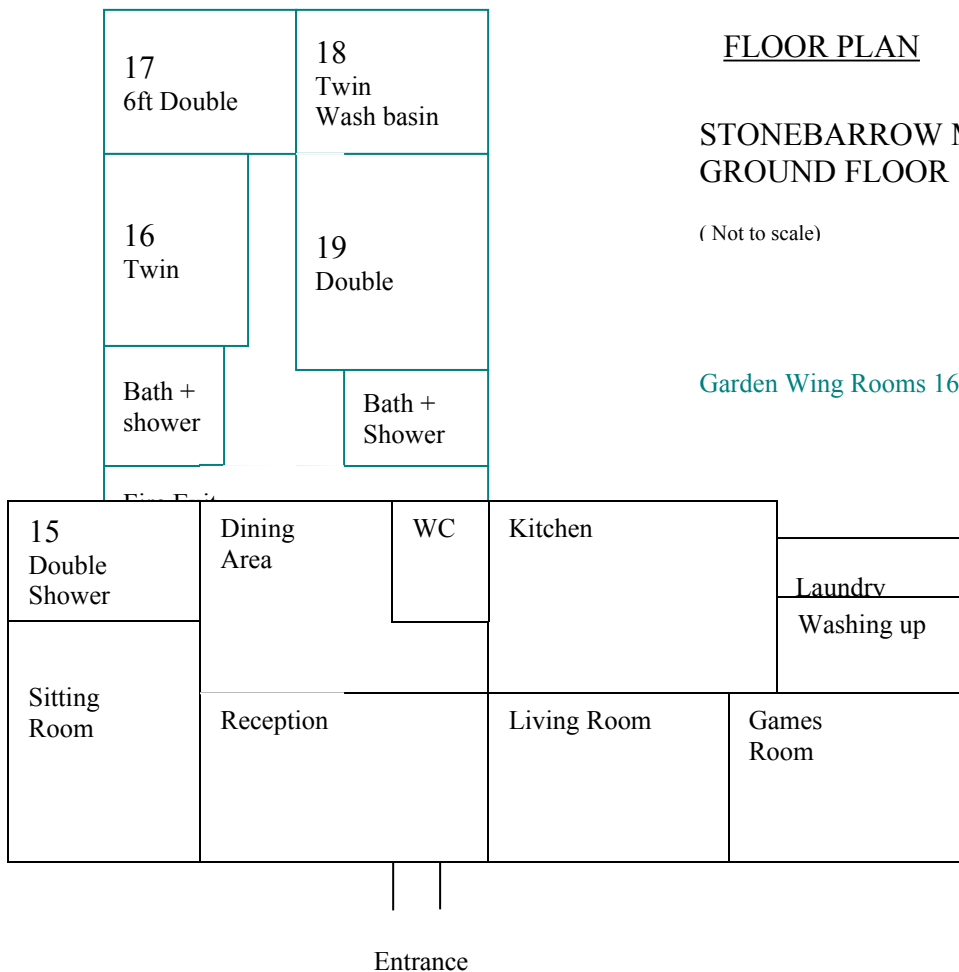

## FLOOR PLAN

### STONEBARROW MANOR GROUND FLOOR

( Not to scale)

Garden Wing Rooms 16 to 19

### STONEBARROW MANOR FIRST FLOOR

( Not to Scale)

2 Cots available Suitable for rooms 1.7.8 .10 .16.19 .All en-suites & bathrooms include toilets.  
Upon request .Rooms 1.7.10 .17 available as twins & Rooms 5 .9.16 available as 6ft.