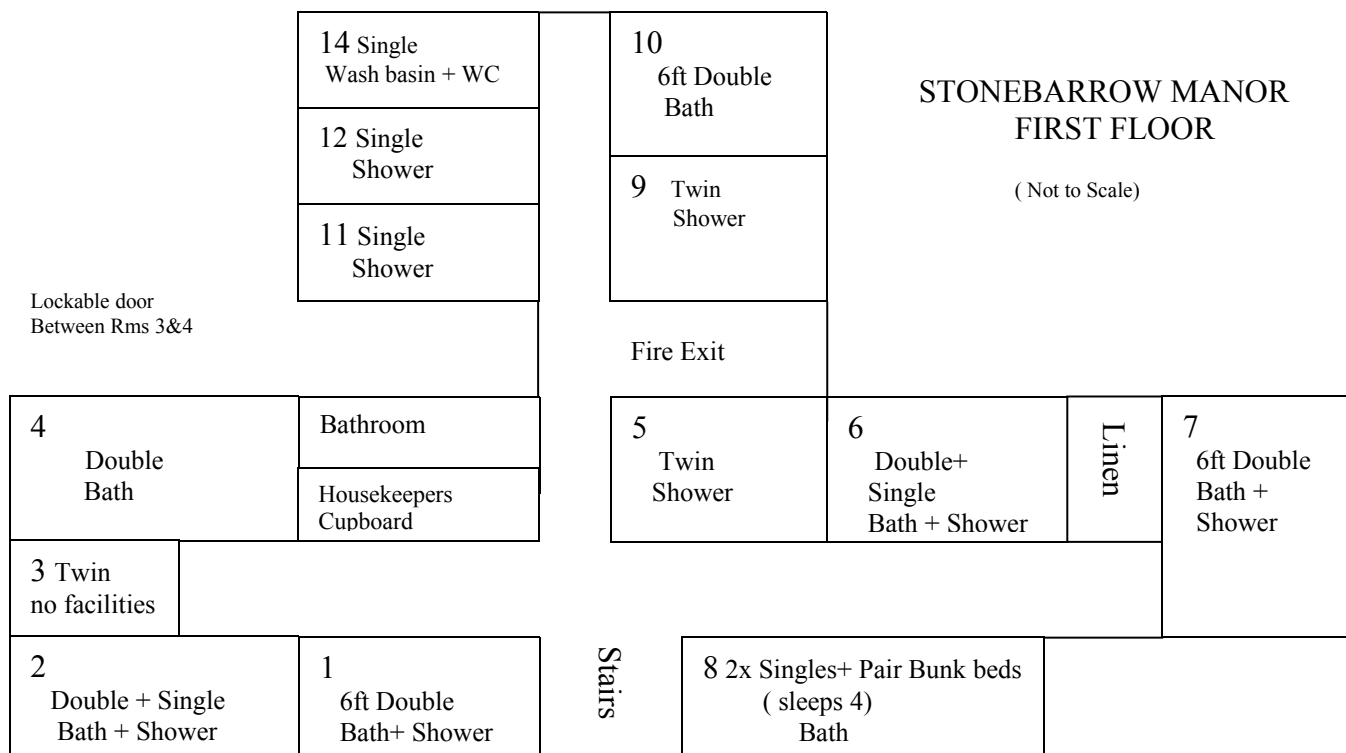

## FLOOR PLAN

### STONEBARROW MANOR GROUND FLOOR

( Not to scale)

Garden Wing Rooms 16 to 19

### STONEBARROW MANOR FIRST FLOOR

( Not to Scale)

2 Cots available Suitable for rooms 1.7.8 .10 .16.19 .All en-suites & bathrooms include toilets.  
Upon request .Rooms 1.7.10 .17 available as twins & Rooms 5 .9.16 available as 6ft.